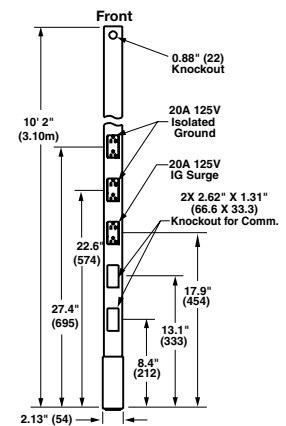

Blank

- Multi-service, blank pole, divider, four decorator device knockouts

Description	10' 2" (3.10m)	12' 2" (3.71m)	15' 2" (4.62m)
Gray	BRYPP0A	BRYPP012A	BRYPP015A
Ivory	BRYPP0AI	BRYPP012AI	BRYPP015AI
Clear Anodized Aluminum	BRYPP0AAL	BRYPP012AAL	BRYPP015AAL

Accessories

Description	15' 2" (4.62m)
Adjustable T-bar assembly for mounting poles in the middle of ceiling tile.	BRYATB*
Replacement service pole trim kit (office white).	BRYPPTRIM1*

Note: *Not UL listed.

BRYPP10A

BRYPP10IGA

BRYPP10SA

BRYPP0A

BRYATB

BRYPPTRIM1

BRYPP10, BRYPP12, BRYPP15, BRYPP10IG

BRYPP10S