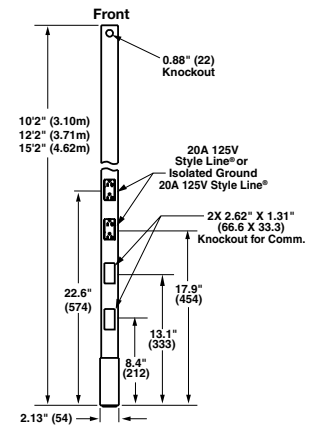

Blank

- Multi-service, blank pole, divider, four decorator device knockouts

Description	10' 2" (3.10m)	12' 2" (3.71m)	15' 2" (4.62m)
Gray	BRYPP0A	BRYPP012A	BRYPP015A
Ivory	BRYPP0AI	BRYPP012AI	BRYPP015AI
Clear Anodized Aluminum	BRYPP0AAL	BRYPP012AAL	BRYPP015AAL

Accessories

Description	15' 2" (4.62m)
Adjustable T-bar assembly for mounting poles in the middle of ceiling tile.	BRYATB*
Replacement service pole trim kit (office white).	BRYPPTRIM1*

Note: *Not UL listed.

BRYPP10A

BRYPP10IGA

BRYPP10SA

BRYPP0A

BRYATB

BRYPPTRIM1

BRYPP10, BRYPP12, BRYPP15, BRYPP10IG

BRYPP10S